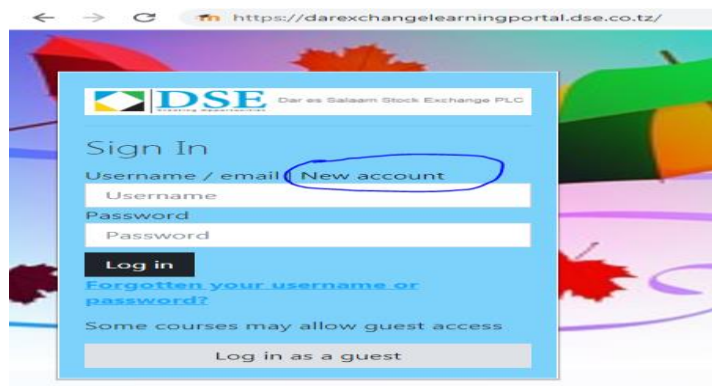

How to Register

Step 1: Open web browser (google chrome, internet explorer or Mozilla Firefox etc...) and type this URL <https://darexchangelearningportal.dse.co.tz/>

Step 2: If you are a new user to this system, please select new account option in the login page as shown below and if you are an existing user please login with the correct username and password

Step 3: Fill all the required Biodata in the registration form as shown below and select create account option

DSE Dar es Salaam Stock Exchange PLC
Creating Opportunities

New account ▼ Collapse all

▼ Choose your username and password