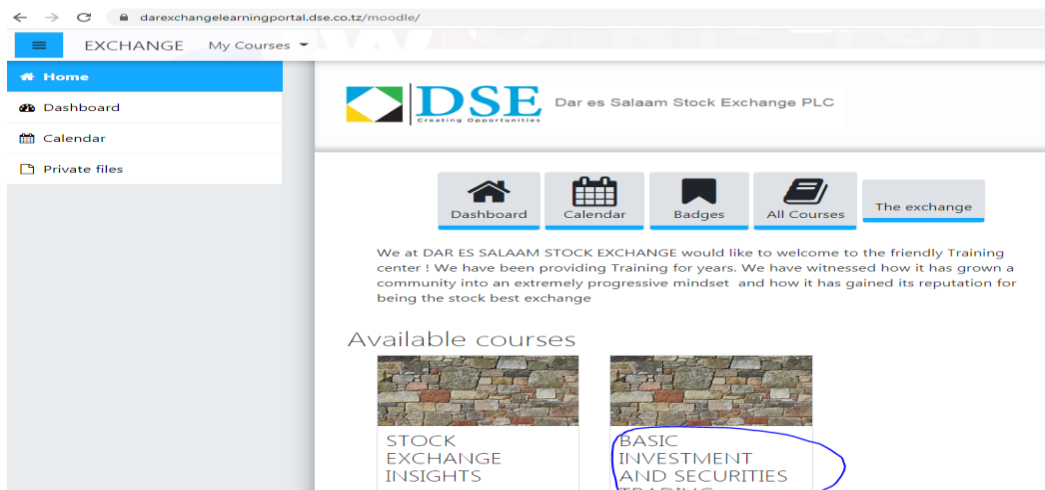

<https://darexchangelearningportal.dse.co.tz/moodle/login/confirm.php?data=Xf4ujrPpmdmCbJF/dse>

Step 5: After you click the link and select continue button, the home page will be opened as shown below then go to a course named **BASIC INVESTMENT AND SECURITIES TRADING**